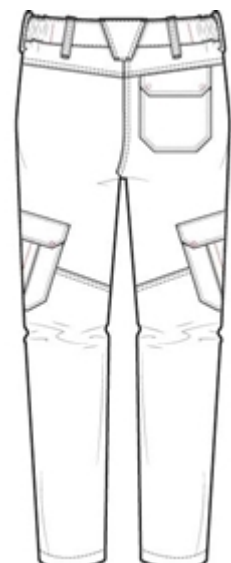

Our new slim fit offers a more fitted aesthetic to the leg shape from the thigh to the hem, however the extreme stretch nature of the fabric ensures that the comfort and mobility are second to none.

- Powered by ALSIFLEX® fabric stretch technology
- Concealed stud button and zip fly front fastening
- Side elasticated waist for additional comfort
- Belt loops including large back loop
- Two front hip pockets
- One back hip pocket with concealed stud fastened pocket flap
- Two angled side thigh pockets with concealed stud fastened pocket flaps. Angled for improved access and mobility.
- Angled thigh leg seam detail
- Monviso 79% Recycled and Bio-based Polyester / 21% Cotton, 265gsm
- For more information on our performance fabrics, [click here](#)
- Suitable for domestic and industrial laundry up to 85 degree
- Also available in comfort fit - see [T183](#)

Key features

- Concealed stud button and zip fly front fastening
- Side elasticated waist for additional comfort
- Belt loops including large back loop
- Two front hip pockets
- One back hip pocket with concealed stud fastened pocket flap
- Two angled side thigh pockets with concealed stud fastened pocket flaps. Angled for improved access and mobility.
- Angled thigh leg seam detail
- Comfort fit is our new slimmer straight leg design taking into consider the extreme stretch nature of the fabric, we have been able to slim down the leg shape for a more contemporary appearance without impacting on comfort or mobility
- ALSIFLEX® tab in front waistband

Garment details

Style code	RT22
Fabric composition	Monviso 79% Recycled & Bio-based Polyester / 21% Cotton
Fabric weight	265gsm
Fabric care	Suitable for Domestic & Industrial Wash Up to 85°

Performance standards

N/A

Colours

Black, Blue Shadow, Convoy Grey

Size range

30" Waist - 46" Waist

Fits

Short (29") / Regular (31") / Tall (33")