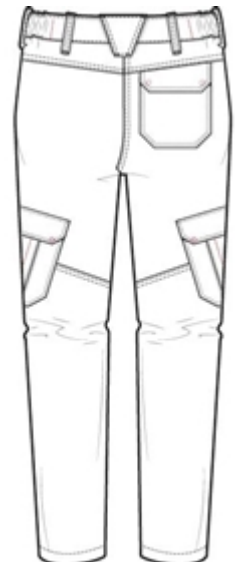

- Powered by ALSIFLEX® fabric stretch technology
- Concealed stud button and zip fly front fastening
- Side elasticated waist for additional comfort
- Belt loops including large back loop
- Two front hip pockets
- One back hip pocket with concealed stud fastened pocket flap
- Two angled side thigh pockets with concealed stud fastened pocket flaps. Angled for improved access and mobility.
- Angled thigh leg seam detail
- Monviso 79% Recycled and Bio-based Polyester / 21% Cotton, 265gsm
- For more information on our performance fabrics, [click here](#)
- Suitable for domestic and industrial laundry up to 85 degrees
- Available in Comfort Fit - See [T184](#)

### Key features

- Concealed stud button and zip fly front fastening
- Side elasticated waist for additional comfort
- Belt loops including large back loop
- Two front hip pockets
- One back hip pocket with concealed stud fastened pocket flap
- Two angled side thigh pockets with concealed stud fastened pocket flaps. Angled for improved access and mobility.
- Angled thigh leg seam detail
- Our new slim fit, offers a more slim aesthetic to the leg shape from the thigh to hem, however the extreme stretch nature of the fabric ensures that the comfort and mobility are second to none.
- ALSIFLEX® tab in front waistband

### Size range

UK 06 - UK 26

### Fits

Regular (29") / Tall (31")