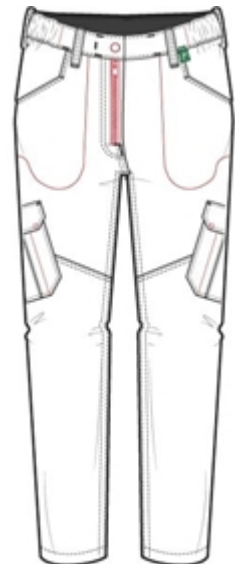

- Powered by ALSIFLEX® fabric stretch technology
- Concealed stud button and zip fly front fastening
- Side elasticated waist for additional comfort
- Belt loops including large back loop
- Two front hip pockets
- One back hip pocket with concealed stud fastened pocket flap
- Two angled side thigh pockets with concealed stud fastened pocket flaps. Angled for improved access and mobility.
- Angled thigh leg seam detail
- Monviso 79% Recycled and Bio-based Polyester / 21% Cotton, 265gsm
- For more information on our performance fabrics, [click here](#)
- Suitable for domestic and industrial laundry up to 85 degrees
- Available in Comfort Fit - See [T184](#)

### Key features

- Concealed stud button and zip fly front fastening
- Side elasticated waist for additional comfort
- Belt loops including large back loop
- Two front hip pockets
- One back hip pocket with concealed stud fastened pocket flap
- Two angled side thigh pockets with concealed stud fastened pocket flaps. Angled for improved access and mobility.
- Angled thigh leg seam detail
- Our new slim fit, offers a more slim aesthetic to the leg shape from the thigh to hem, however the extreme stretch nature of the fabric ensures that the comfort and mobility are second to none.
- ALSIFLEX® tab in front waistband

### Size range

UK 06 - UK 26

### Fits

Regular (29") / Tall (31")